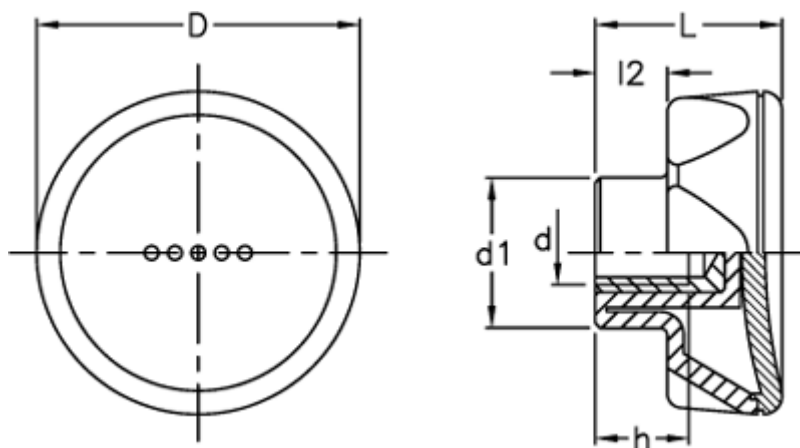

Article number: 23052216361

Description: E+G Lobe knob
ELK.70-B M12-C1 black centre cap

Measures

D	= 70
d1	= 32.5
d 6H	= M12
h	= 17
L	= 35
l2	= 13